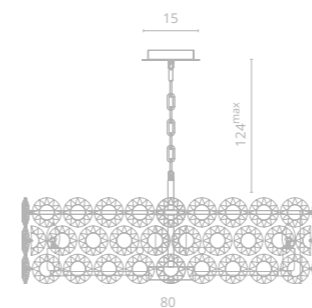

1 7202/17 LM-12

∅80 | 126 | 124^{max}
⚡ 12x40W E14
⚙ 22,4