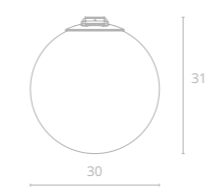

2505/06 SP-16

∅30 | 31
1x16W LED
500Lm 4000K
CRI>90 Bulb incl.