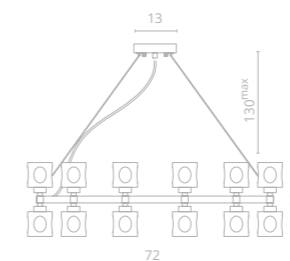

2 7205/17 LM-24

∅72 | ↓20 | 130^{max}
💡 24x40W G9