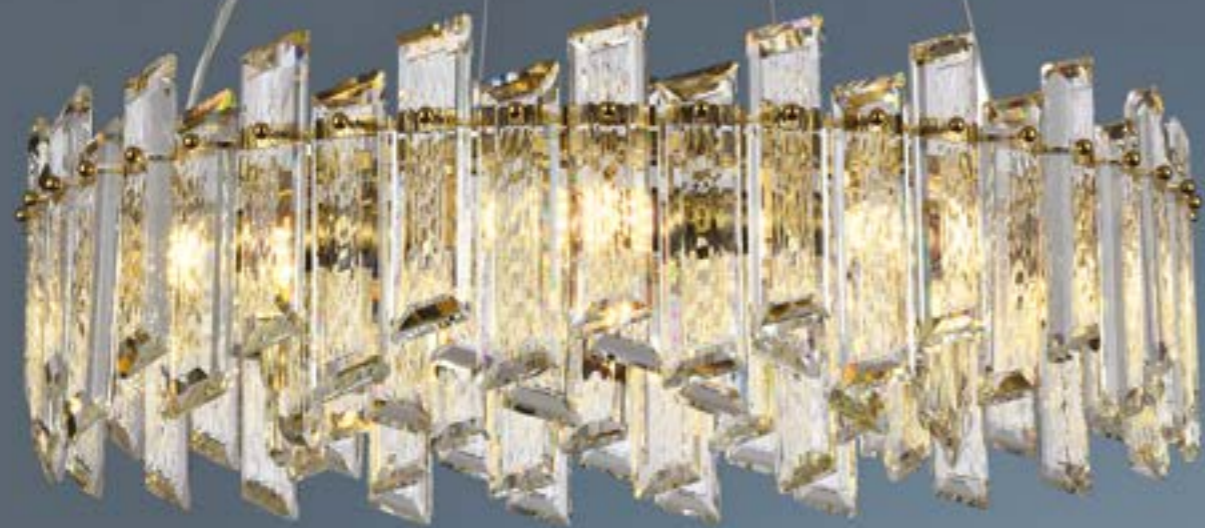

ROMILDA

Frame materials & color: metal plated / chrome, brass
 Shade material & color: crystal / clear

Video

1 3512/17 LM-8
 ø60 | ↑150
 ⚡ 8x60W

2 3512/17 AP-3
 ↔21 | ↗13 | ↑28
 ⚡ 3x60W

3 3512/02 LM-8
 ø60 | ↑150
 ⚡ 8x60W