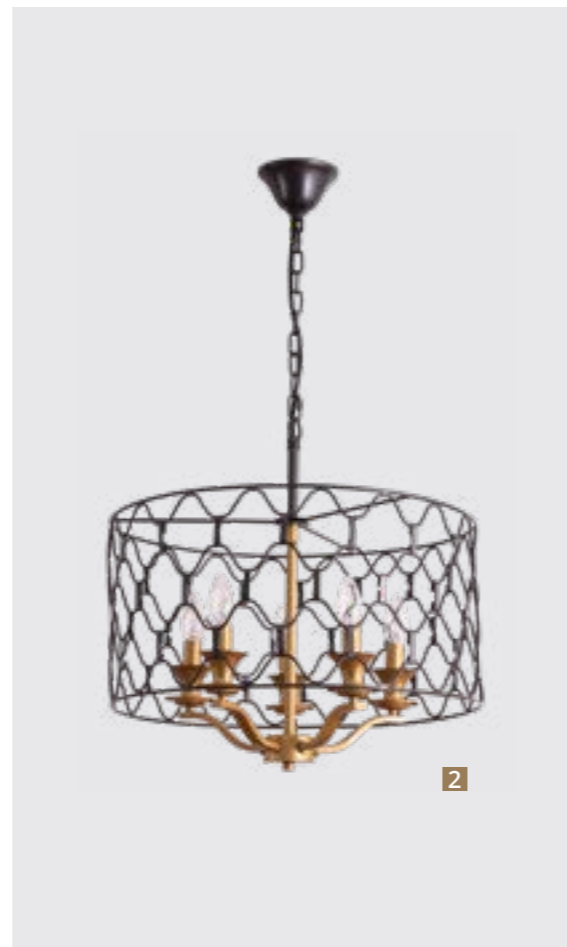

2

DUNKAN

Frame materials & color: metal plated / mat gold
Shade material & color: metal painted / antique black