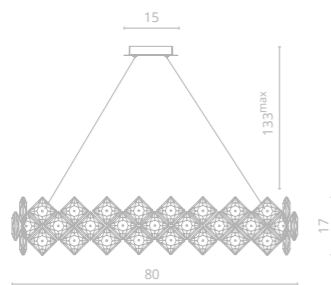

2 7204/17 LM-12

∅80 | 17 | 133^{max}
12x40W E14
22,2

↔30 | 18 | 21
2x40W E14