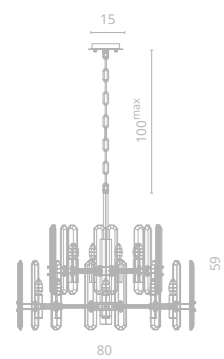

TENERIFE

Frame materials & color: metal plated / chrome, bronze
Shade material & color: crystal / clear

1 7136/02 LM-12

∅80 | 159 | 100^{max}
12x60W E14

19 | 12 | 30
1x60W E14