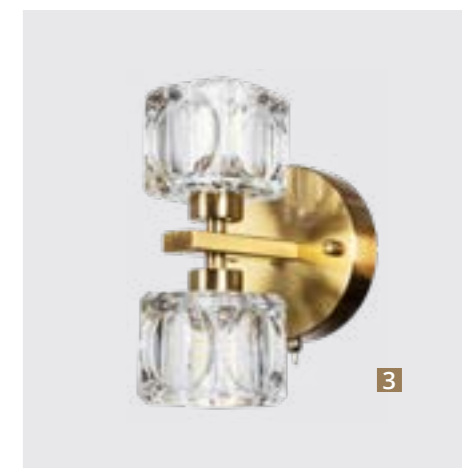

10 3001/02 PN-6
 ∅50 | 160
 6x40W E14
 25

ALESSANDRO

1

2

Frame materials & color: metal plated / brass
Shade material & color: glass / clear

Video

3

1 7205/17 SP-10