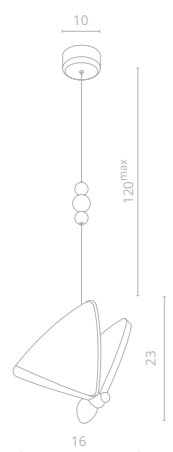

↔29 | ↗29 | ↑24

Ⓔ 6W LED
300Lm 4000K
CRI≥70 Bulb incl.

3 1188/06 SP-6

↔35 | ↑35 | 115^{max}

Ⓔ 6W LED
300Lm 4000K
CRI≥70 Bulb incl.

1

LETIZIA

Frame materials & color: metal plated / gold
Shade material & color: acrylic / clear