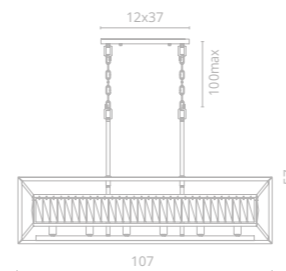

2 2022/21 SP-6

↔107 | ↗38 | ↑57 | 110^{max}
⚡ 6x40W E14