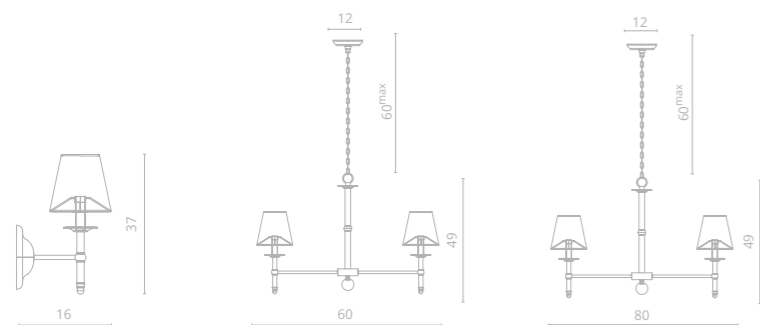

4 4069/02 AP-1

∅20 | ∅17 | 124
 1x40W E14

5 4069/02 AP-2

∅20 | ∅17 | 124
 1x40W E14

CANDELA

Frame materials & color: metal plated / nickel
 Shade material & color: fabric / clear, cream

1 1162/01 AP-1

∅16 | 137
 1x40W E14