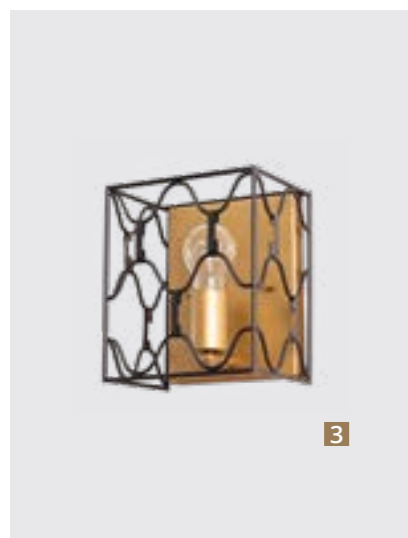

DUNKAN

Frame materials & color: metal plated / mat gold
Shade material & color: metal painted / antique black

3

↔ 92 | ↕ 26 | ↓ 44 | 100^{max}
⚡ 5x40W E27

∅ 52 | ↓ 50 | 100^{max}
⚡ 5x40W E14

↔ 17 | ↕ 13 | ↓ 20
⚡ 1x40W E27