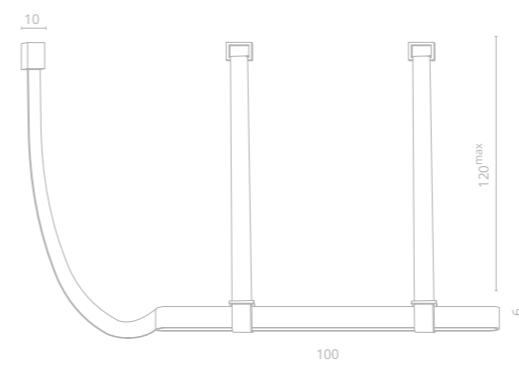

1238/04 SP-33

↔ 100 | ∅ 2 | 16 | 120^{max}

Ⓛ 1x33W LED
1650Lm 4000K
CRI ≥ 80 Bulb incl.