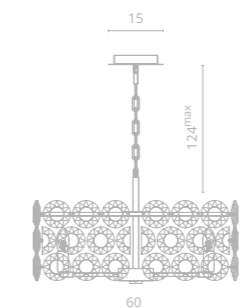

2 7202/17 LM-10

∅60 | 126 | 124^{max}
⚡ 10x40W E14
⚙ 15,3