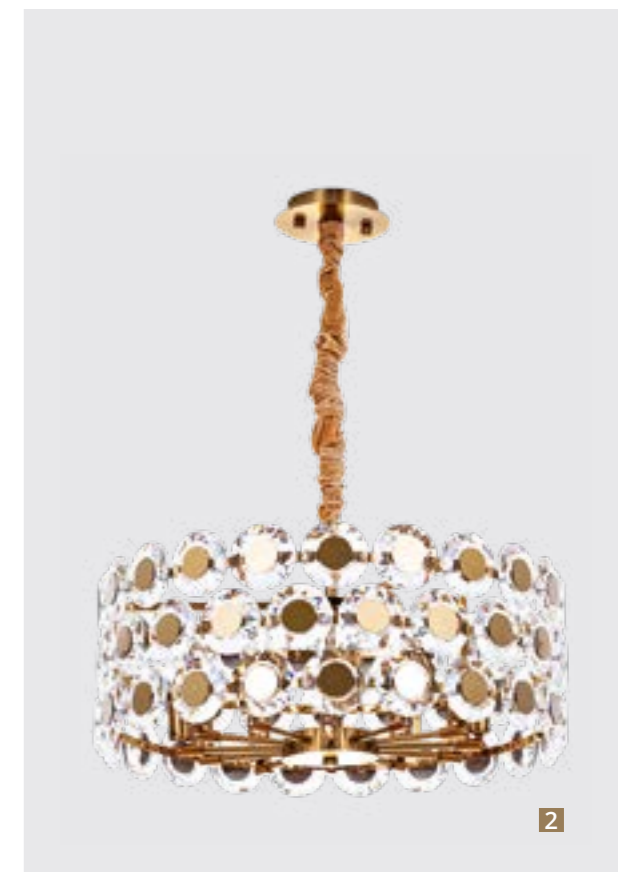

Frame materials & color: metal plated / brass
Shade material & color: glass / clear, smoky

Video

∅80 | 126 | 124^{max}
⚡ 12x40W E14
⚙ 22,4

∅60 | 126 | 124^{max}
⚡ 10x40W E14
⚙ 15,3

↔ 27 | ↗ 14 | 41
⚡ 2x40W E14