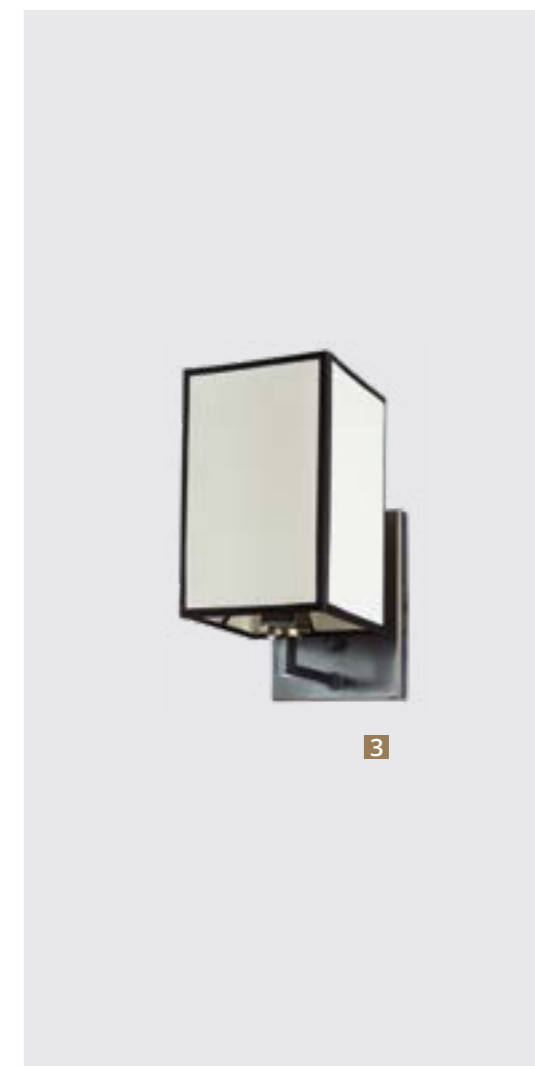

3

PORTA

Frame materials & color: metal painted / black
Shade material & color: fabric / cream

∅70 | 168 | 60^{max}
8x40W E14

45 | 24 | 63
1x40W E27

12 | 18 | 25
1x40W E14