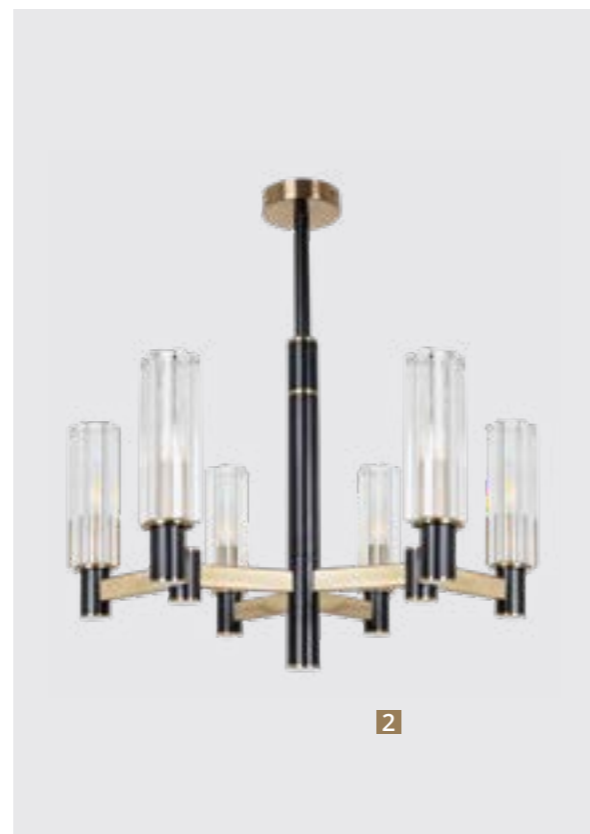

2

BAROLO

Frame materials & color: metal plated / brass
Shade material & color: glass / clear

Video