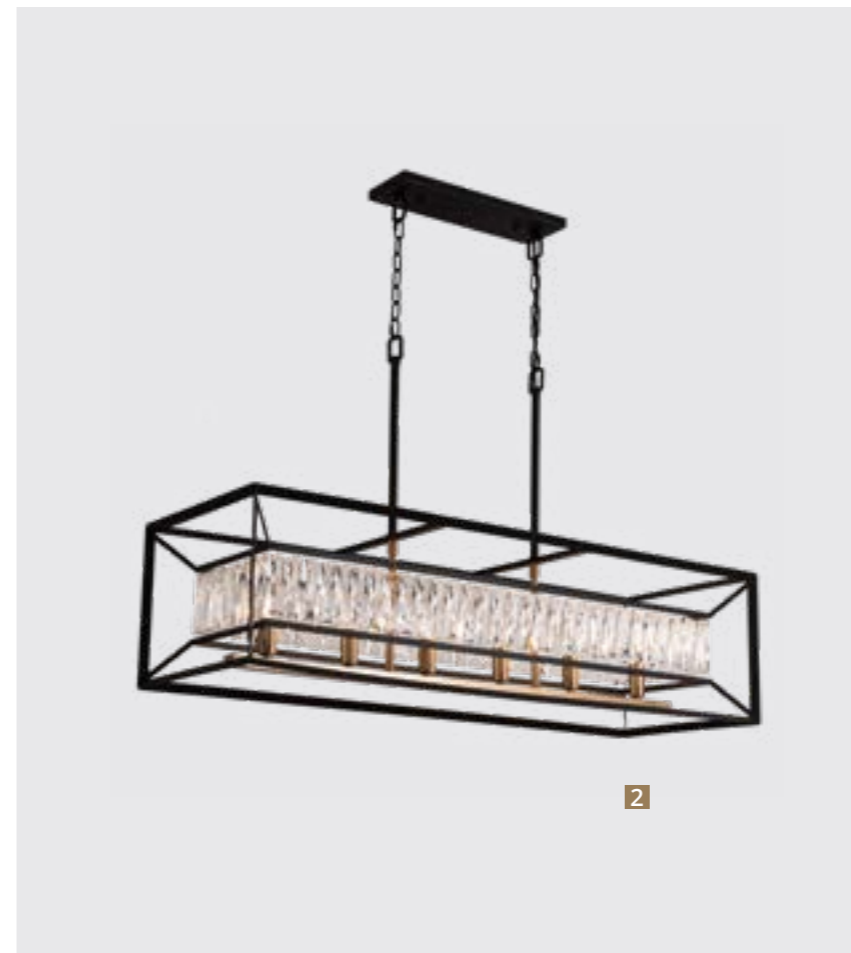

2 2021/04 LM-5

∅ 52 | ↓ 50 | 100^{max}
 ⚡ 5x40W E14

3 2021/04 AP-1

↔ 17 | ↕ 13 | ↓ 20
 ⚡ 1x40W E27

FROST

Frame materials & color: metal plated / satin brass
 Shade material & color: metal painted, crystal / black