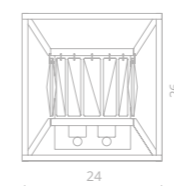

3 2022/21 AP-2

↔24 | ↗14 | ↑26
⚡ 2x40W E14