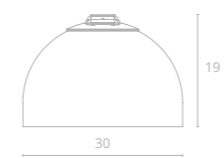

2494/06 SP-20

∅30 | 19
1x20W LED
500Lm 4000K
CRI>90 Bulb incl.