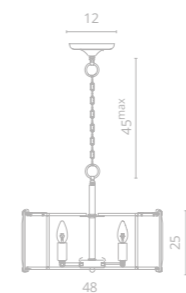

OSTIN

Frame materials & color: metal plated / chrome
Shade material & color: glass / clear