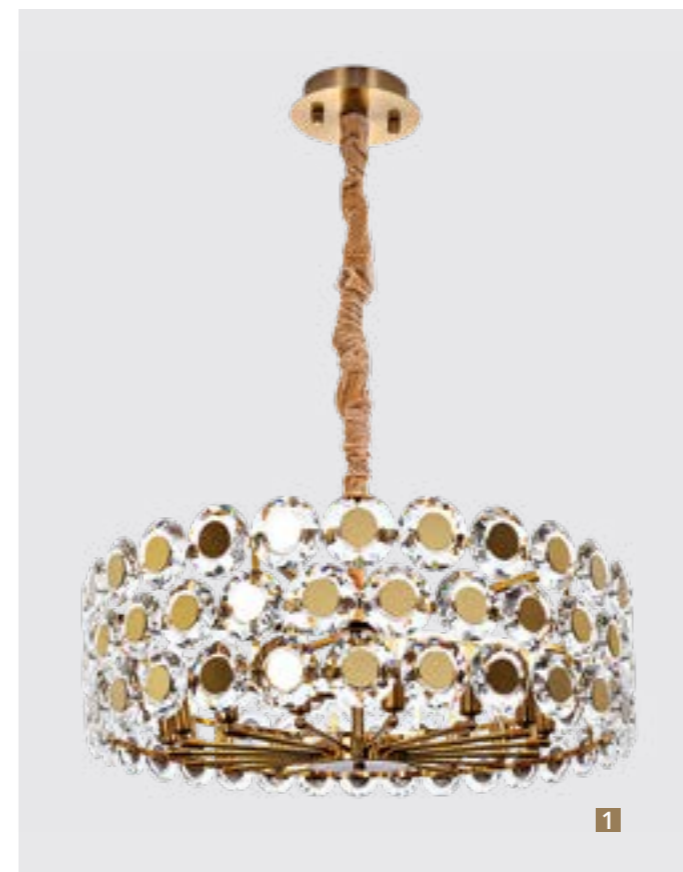

Frame materials & color: metal plated / brass
Shade material & color: glass / clear, smoky

Video

∅80 | 126 | 124^{max}
⚡ 12x40W E14
⚙ 22,4

∅60 | 126 | 124^{max}
⚡ 10x40W E14
⚙ 15,3

↔ 27 | ↗ 14 | 41
⚡ 2x40W E14