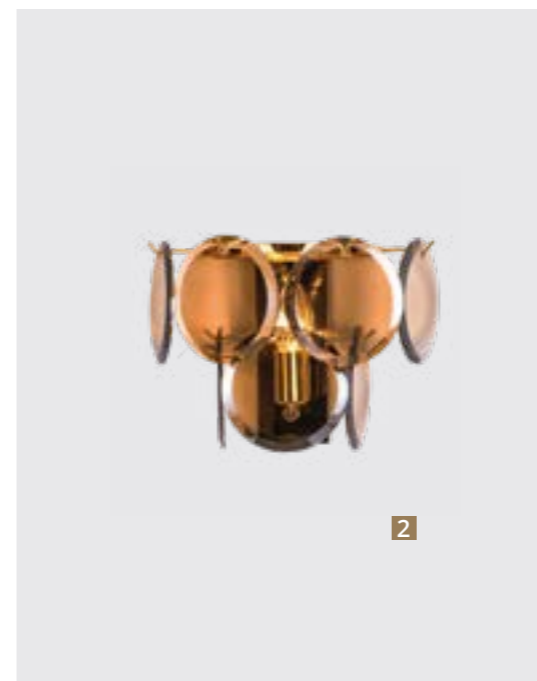

1

CHLOE

2

3

Frame materials & color: metal plated, stainless steel / gold, chrome
Shade material & color: glass / cognac, smoky

1 7566/01 SP-8
ø54 | 157 | 100^{max}
8x60W E14
20

2 7566/01 AP-1
29 | 16 | 21
1x60W E14
20

3 7566/01 SP-18
ø77 | 166 | 100^{max}
18x60W E14
20