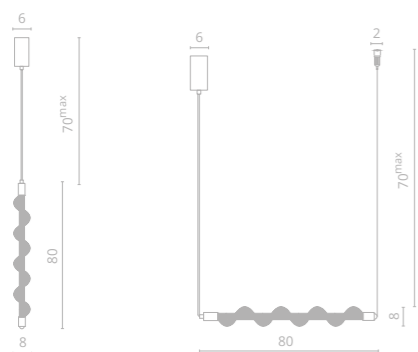

PASSATO

NEW

Frame materials & color: metal plated / brass
Shade material & color: fabric / white