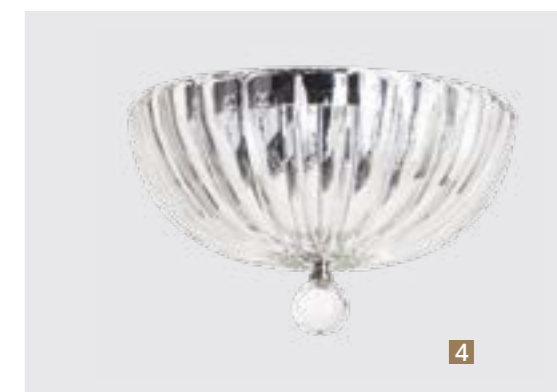

LIANTO

Frame materials & color: metal plated / chrome
Shade material & color: crystal / clear, cognac