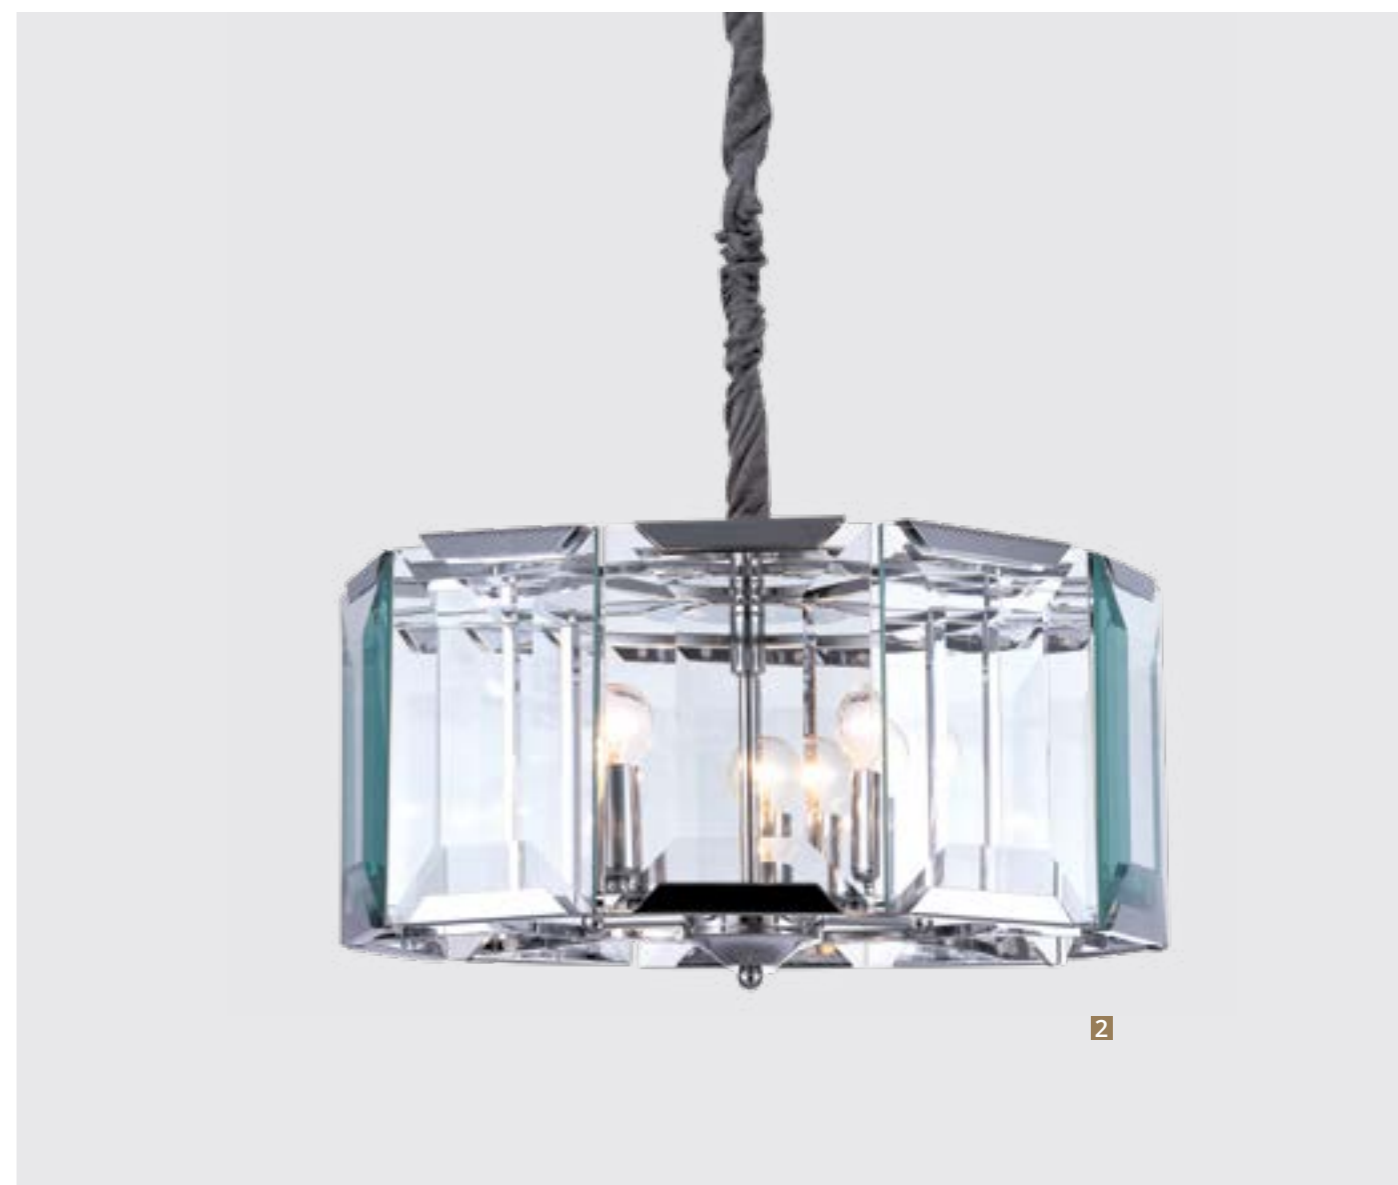

2

Frame materials & color: metal plated / chrome
Shade material & color: glass / clear