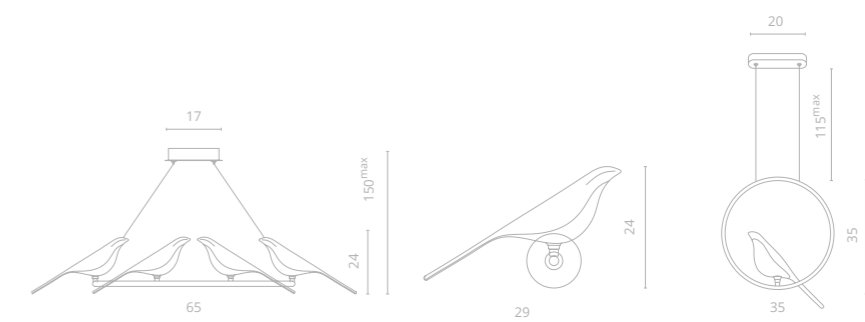

1 1188/06 LM-42

↔65 | ↑150 | 130^{max}

Ⓔ 42W LED
2100Lm 4000K
CRI≥70 Bulb incl.

2 1188/06 AP-6

↔29 | ↗29 | ↑24

Ⓔ 6W LED
300Lm 4000K
CRI≥70 Bulb incl.

3 1188/06 SP-6

↔35 | ↑35 | 115^{max}

Ⓔ 6W LED
300Lm 4000K
CRI≥70 Bulb incl.