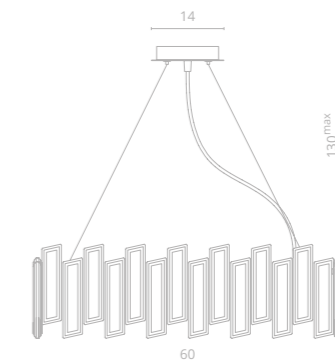

ROMILDA

Frame materials & color: metal plated / chrome, brass
 Shade material & color: crystal / clear

Video

1 3512/17 LM-8
 ø60 | ↑150
 ⚡ 8x60W

2 3512/17 AP-3
 ↔21 | ↗13 | ↑28
 ⚡ 3x60W

3 3512/02 LM-8
 ø60 | ↑150
 ⚡ 8x60W