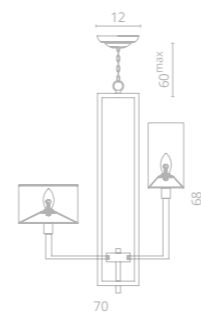

PORTA

Frame materials & color: metal painted / black
Shade material & color: fabric / cream

1 5933/01 LM-8

∅70 | 168 | 60^{max}
8x40W E14