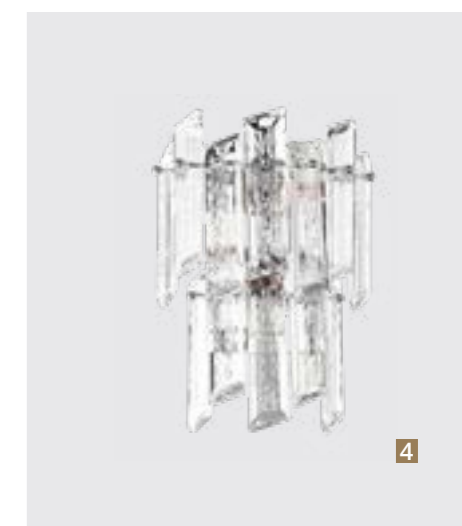

ROMILDA

Frame materials & color: metal plated / chrome, brass
 Shade material & color: crystal / clear

Video

1 3512/17 LM-8
 ø60 | ↑150
 ⚡ 8x60W

2 3512/17 AP-3
 ↔21 | ↗13 | ↑28
 ⚡ 3x60W

3 3512/02 LM-8
 ø60 | ↑150
 ⚡ 8x60W