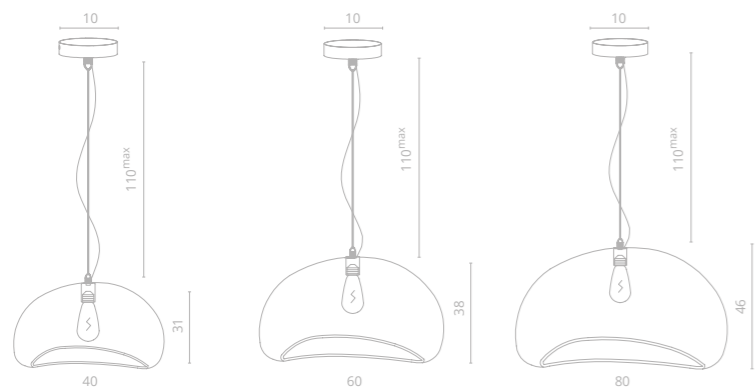

1238/04 SP-33

↔ 100 | ∅ 2 | 16 | 120^{max}

Ⓛ 1x33W LED
 1650Lm 4000K
 CRI ≥ 80 Bulb incl.

Frame materials & color: metal painted / white
 Shade material & color: fiberglass / white

SCANDY **NEW**

1 2444/03 SP-1