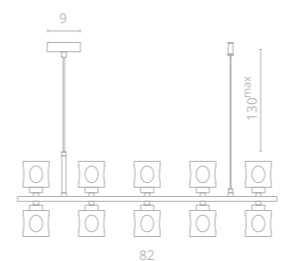

10 3001/02 PN-6
 ∅50 | 160
 6x40W E14
 25

ALESSANDRO

1

2

Frame materials & color: metal plated / brass
Shade material & color: glass / clear

Video

3

1 7205/17 SP-10