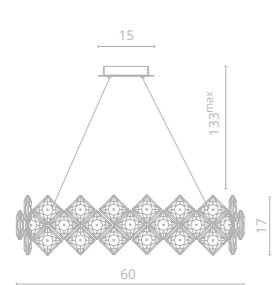

∅80 | ↑18 | 132^{max}
 ⚡ 12x40W E14
 ⚖ 23,5

3 7203/17 AP-2

↔30 | ↑18 | ↑28
 ⚡ 2x40W E14

ROSALINDA

Frame materials & color: metal plated / brass
 Shade material & color: glass / clear, smoky

Video

1 7204/17 LM-8