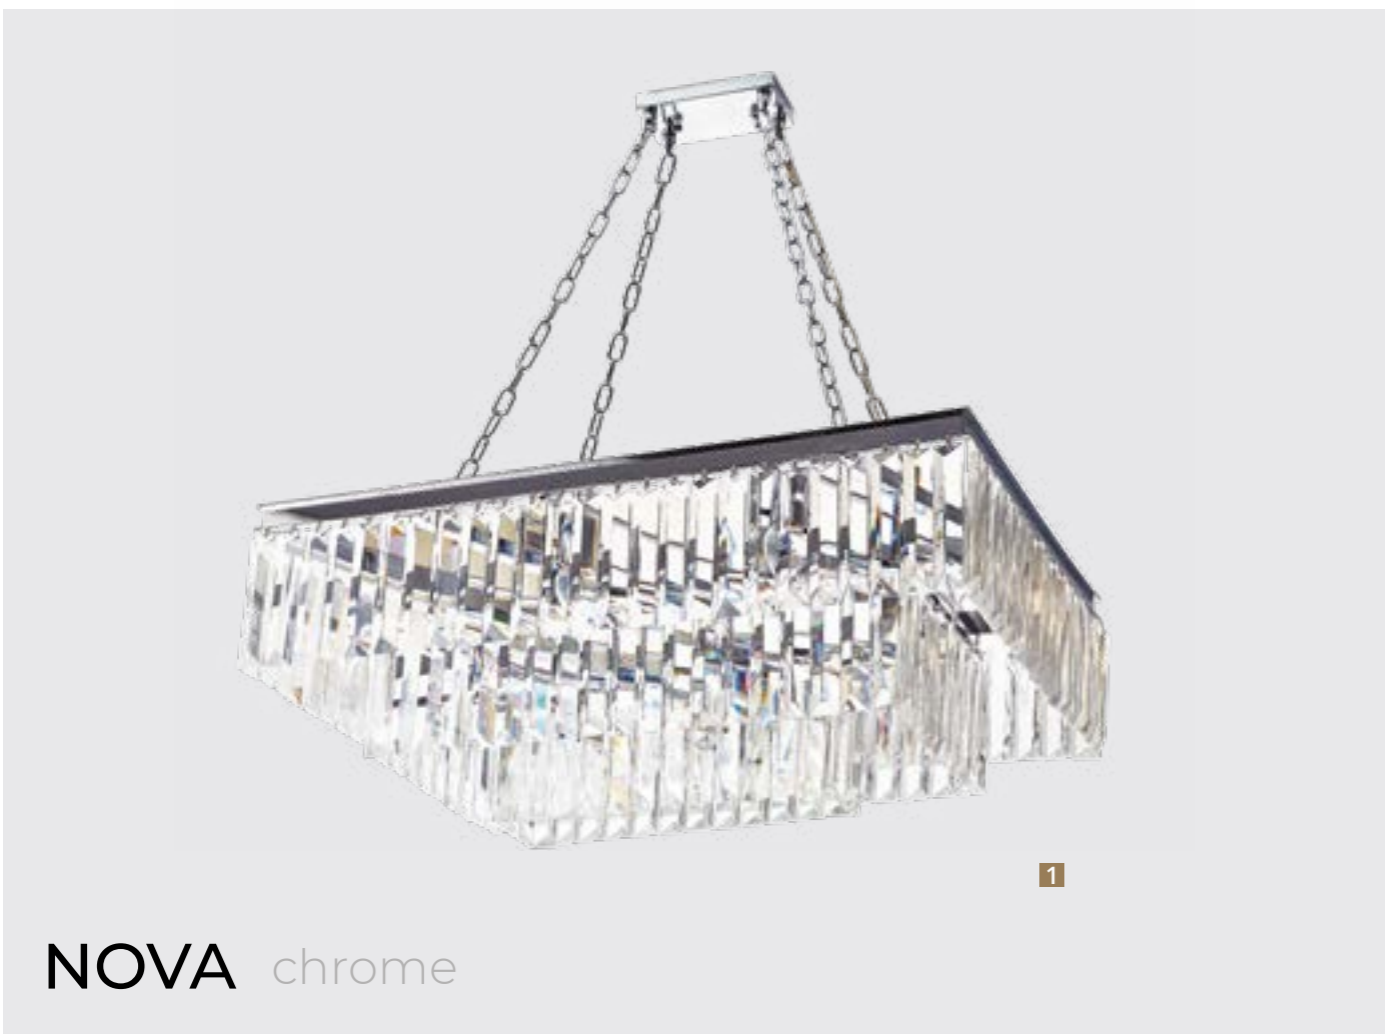

NOVA chrome

Frame materials & color: metal plated, metal painted / chrome, black gold
 Shade material & color: crystal / multicolored, clear

1 3001/02 SP-15
 ↔80 | ↗50 | ↓30 | 30^{max}
 ⚡ 15x40W E14
 ⚙ 20