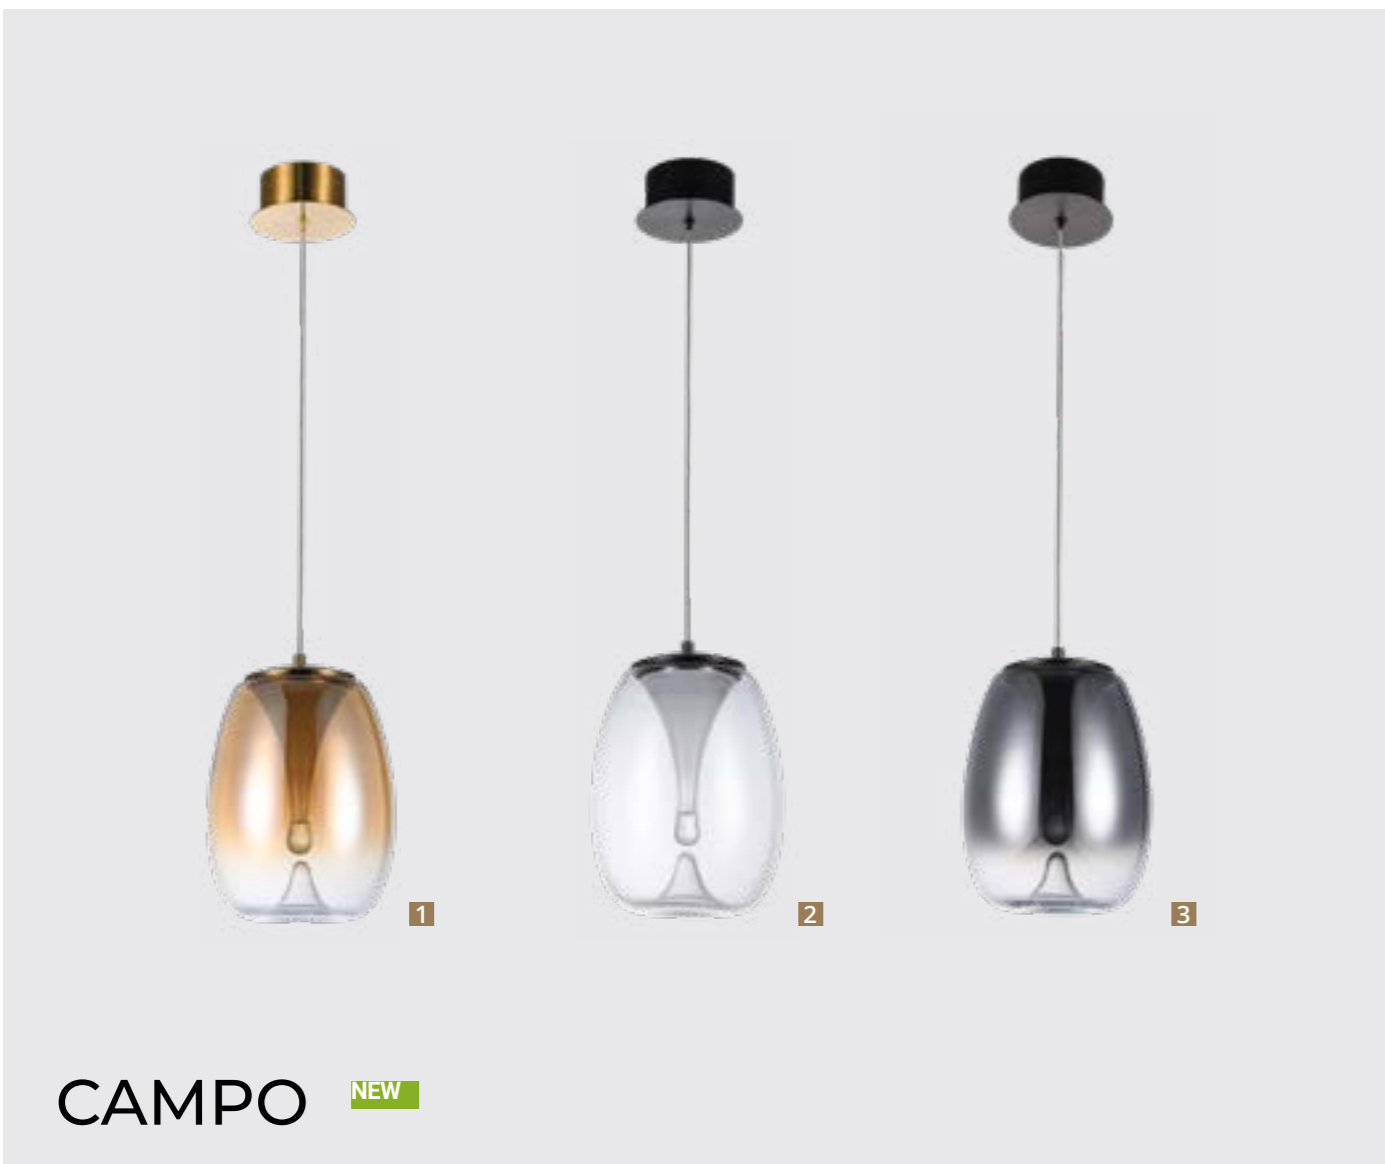

CAMPO NEW

Frame materials & color: metal plated / black, brass
Shade material & color: glass / clear, smoky, amber