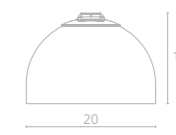

∅10 | 11
 1x10W LED
 2500Lm 4000K
 CRI>90 Bulb incl.

2486/06 SP-10

∅10 | 17
 1x10W LED
 7500Lm 4000K
 CRI>90 Bulb incl.

2490/06 SP-10

∅20 | 14
 1x10W LED
 4000Lm 4000K
 CRI>90 Bulb incl.

2483/06 SP-10

∅10 | 11
 1x10W LED
 2500Lm 3000K
 CRI>90 Bulb incl.