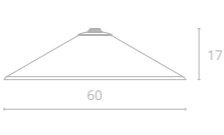

∅30 | 31
 1x16W LED
 500Lm 3000K
 CRI>90 Bulb incl.

2507/34 SP-16

∅30 | 31
 1x16W LED
 250Lm 4000K
 CRI>90 Bulb incl.

2508/34 SP-16

∅30 | 31
 1x16W LED
 250Lm 3000K
 CRI>90 Bulb incl.

2511/06 SP-16

∅60 | 17
 1x16W LED
 1000Lm 4000K
 CRI>90 Bulb incl.