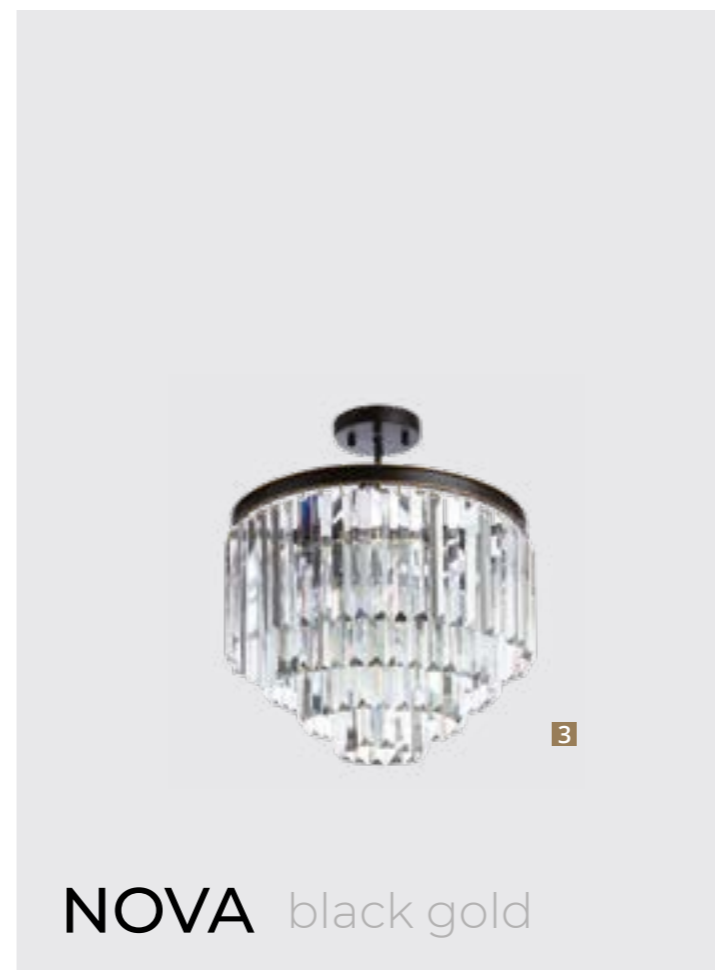

CHARLOTTE

CHARLOTTE

NOVA

2

3

NOVA black gold

4

Frame materials & color: metal plated, metal painted / chrome, black gold
Shade material & color: crystal / multicolored, clear